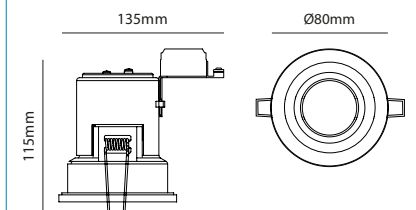

ELECTRALITE

IP20
RATED

FIRE
RATED

YATE

FIXED FIRE RATED DOWNLIGHT

TECHNICAL

Colour temp	Product code	Wattage	Lamp type
N/A	ELA-27465-WHT	50W Max	1 x GU10*
N/A	ELA-27465-CHR		

* Lamps not included

Features

Suitable for 30, 60 & 90 minute fire resistant standard ceiling constructions

Dimensions

GENERAL

Input voltage	220-240V
Constructional material	Metal
Class	1
IP rating	IP20
Weight (kg)	0.3kg
Fixings & Instructions supplied	Yes

Energy efficiency rating

PRODUCT DATA

Product code	Description	Colour	EAN
ELA-27465-WHT	Yate Fixed Fire Rated Downlight	White	5020024513800
ELA-27465-CHR	Yate Fixed Fire Rated Downlight	Chrome	5020024513817