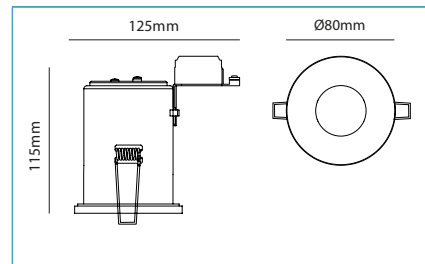

ELECTRALITE

IP65
RATED

FIRE
RATED

YATE

FIRE RATED DOWNLIGHT

TECHNICAL

* Lamps not included

Colour temp	Product code	Wattage	Lamp type
N/A	ELA-27467-WHT	50W Max	1 x GU10*
N/A	ELA-27467-CHR		
N/A	ELA-27467-SCHR		

Features

Suitable for 30, 60 & 90 minute fire resistant standard ceiling constructions

Dimensions

GENERAL

Input voltage	220-240V
Constructional material	Metal
Class	1
IP rating	IP65
Weight (kg)	0.375kg
Fixings & Instructions supplied	Yes

Energy efficiency rating

PRODUCT DATA

Product code	Description	Colour	EAN
ELA-27467-WHT	Yate Fire Rated Downlight	White	5020024513886
ELA-27467-CHR	Yate Fire Rated Downlight	Chrome	5020024513893
ELA-27467-SCHR	Yate Fire Rated Downlight	Satin Chrome	5020024513909